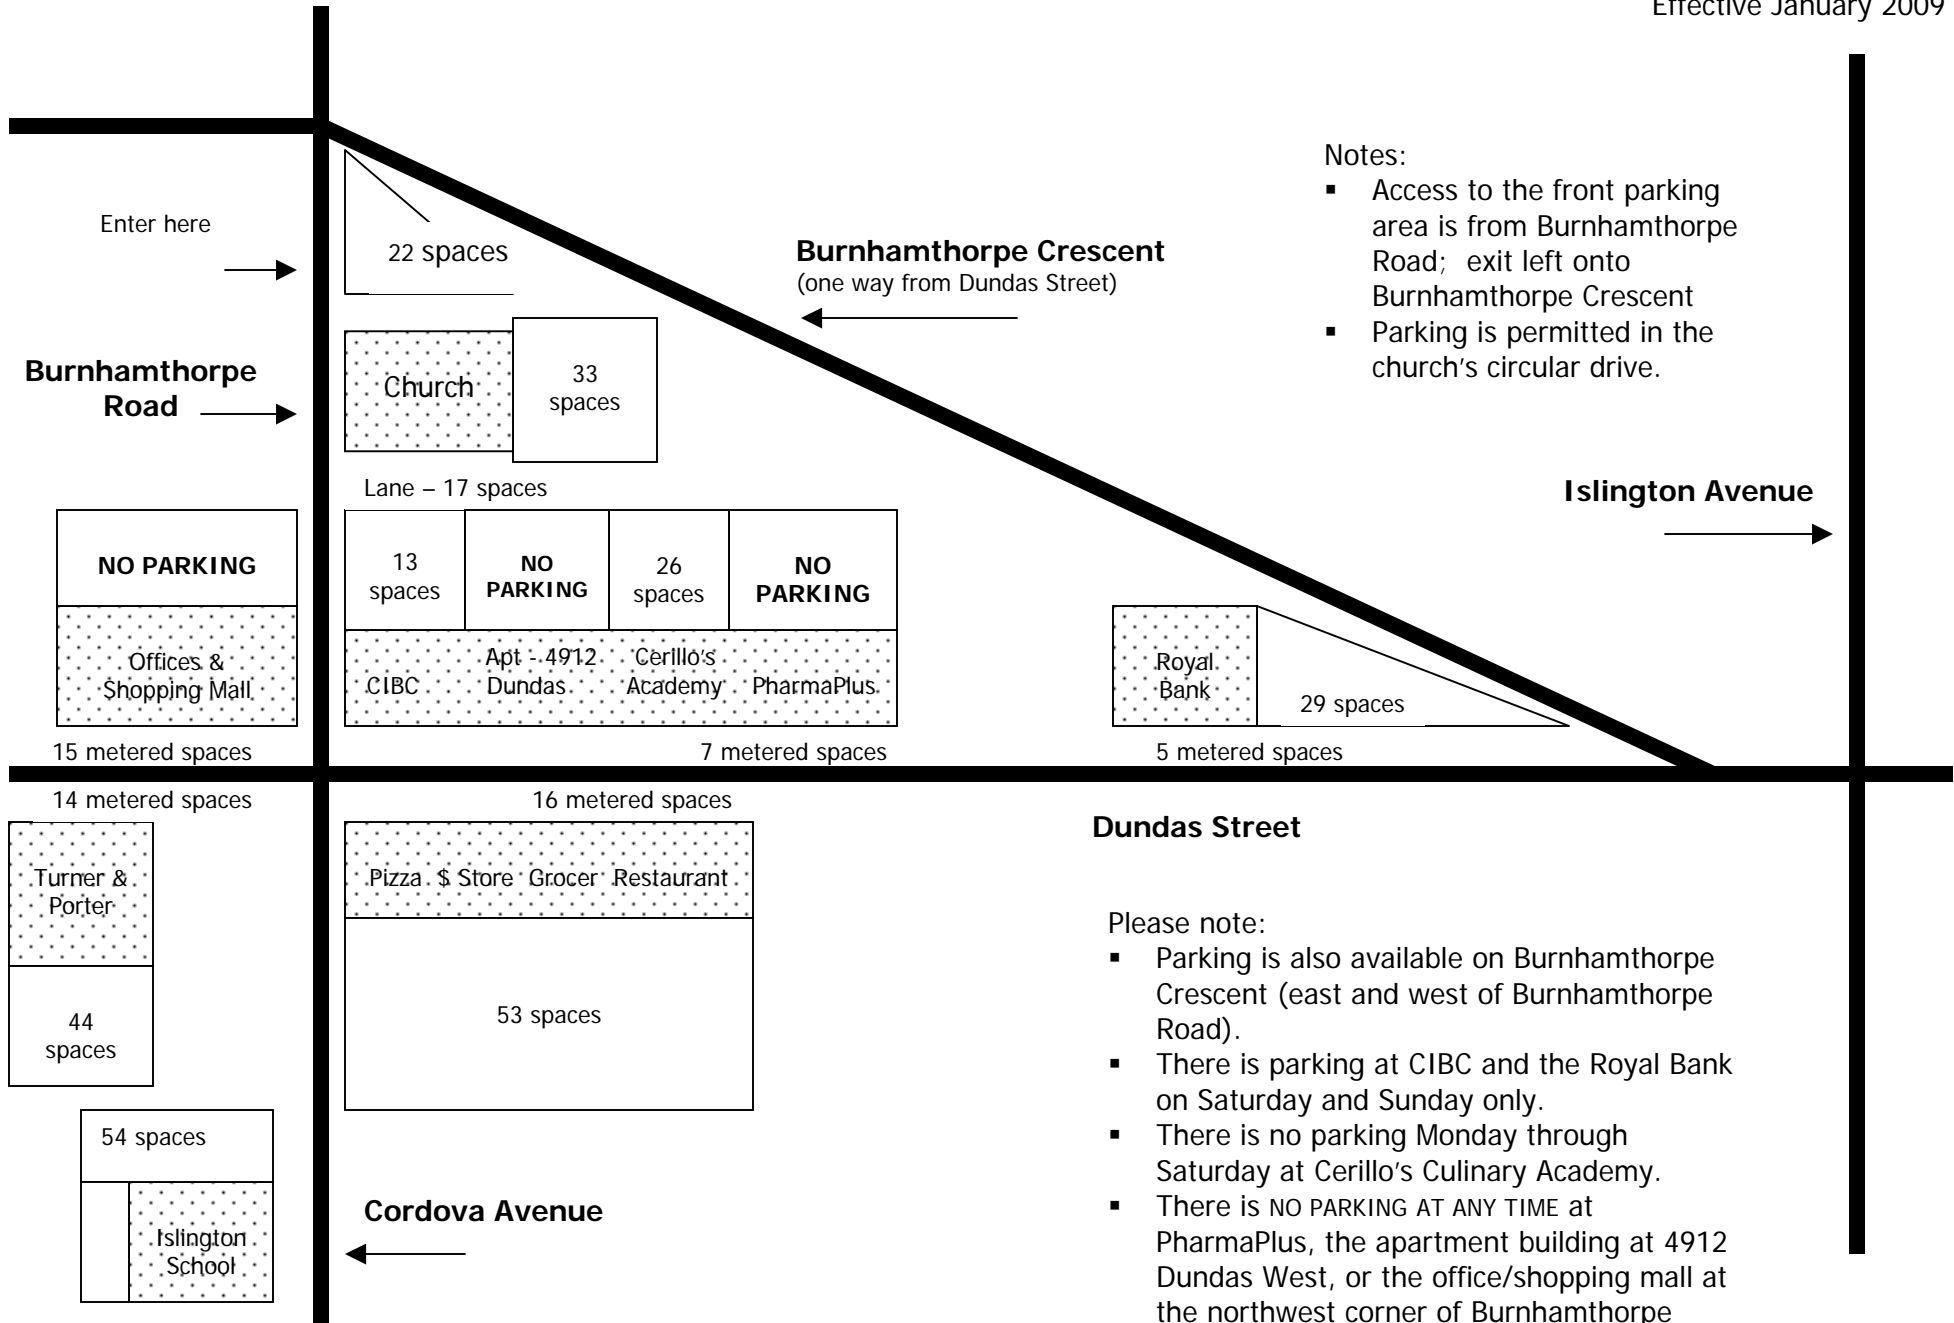

# CHURCH & NEIGHBOURHOOD PARKING – SUNDAY ONLY

Effective January 2009

**Notes:**

- Access to the front parking area is from Burnhamthorpe Road; exit left onto Burnhamthorpe Crescent
- Parking is permitted in the church's circular drive.

**Dundas Street**

**Please note:**

- Parking is also available on Burnhamthorpe Crescent (east and west of Burnhamthorpe Road).
- There is parking at CIBC and the Royal Bank on Saturday and Sunday only.
- There is no parking Monday through Saturday at Cerillo's Culinary Academy.
- There is NO PARKING AT ANY TIME at PharmaPlus, the apartment building at 4912 Dundas West, or the office/shopping mall at the northwest corner of Burnhamthorpe Road and Dundas Street.