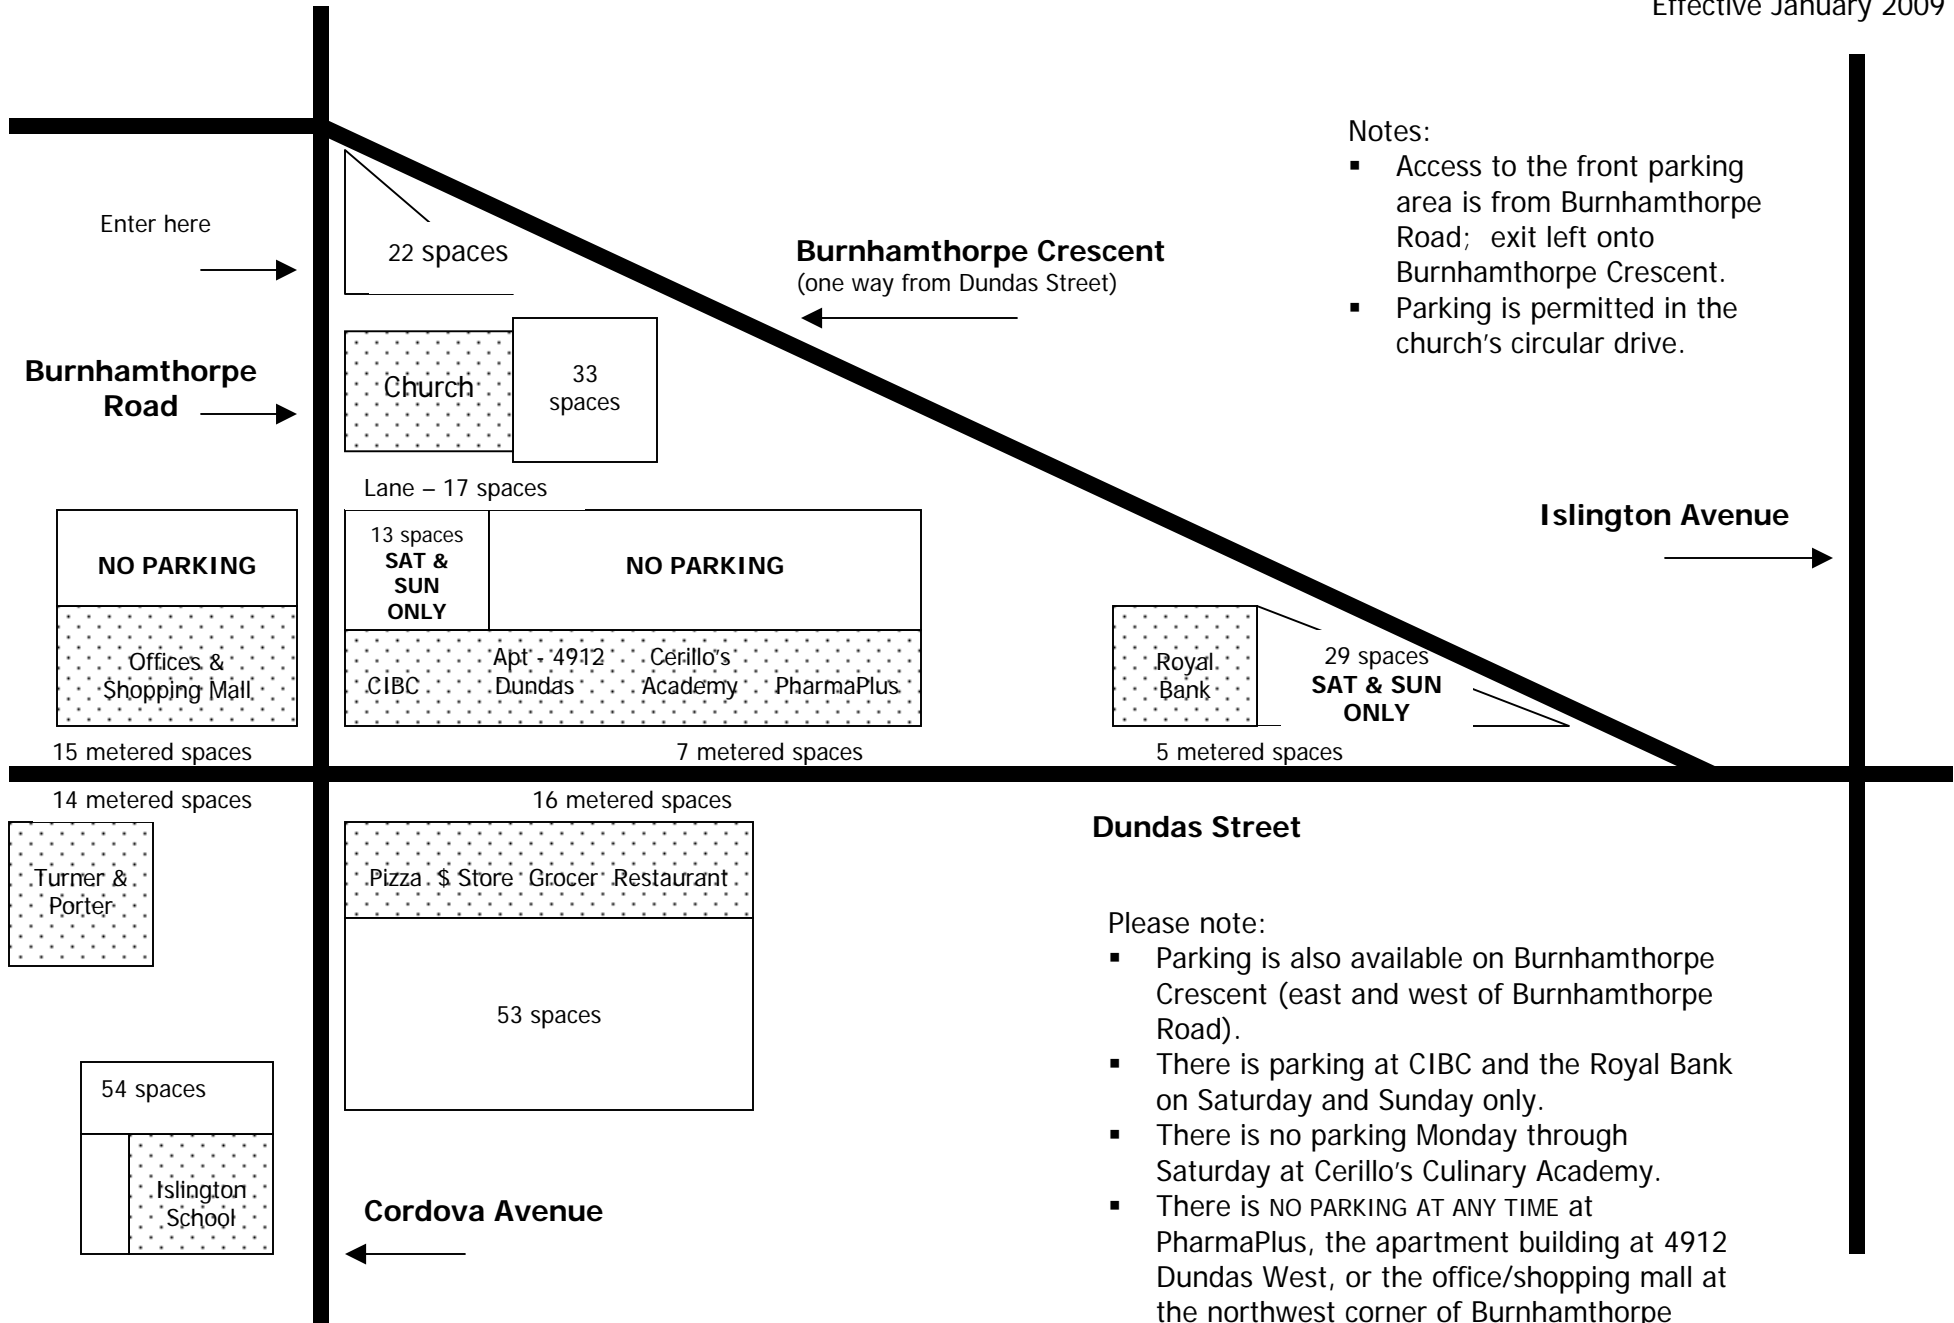

CHURCH & NEIGHBOURHOOD PARKING – MONDAY TO SATURDAY ONLY

Effective January 2009

Notes:

- Access to the front parking area is from Burnhamthorpe Road; exit left onto Burnhamthorpe Crescent.
- Parking is permitted in the church's circular drive.

Dundas Street

Please note:

- Parking is also available on Burnhamthorpe Crescent (east and west of Burnhamthorpe Road).
- There is parking at CIBC and the Royal Bank on Saturday and Sunday only.
- There is no parking Monday through Saturday at Cerillo's Culinary Academy.
- There is NO PARKING AT ANY TIME at PharmaPlus, the apartment building at 4912 Dundas West, or the office/shopping mall at the northwest corner of Burnhamthorpe Road and Dundas Street.